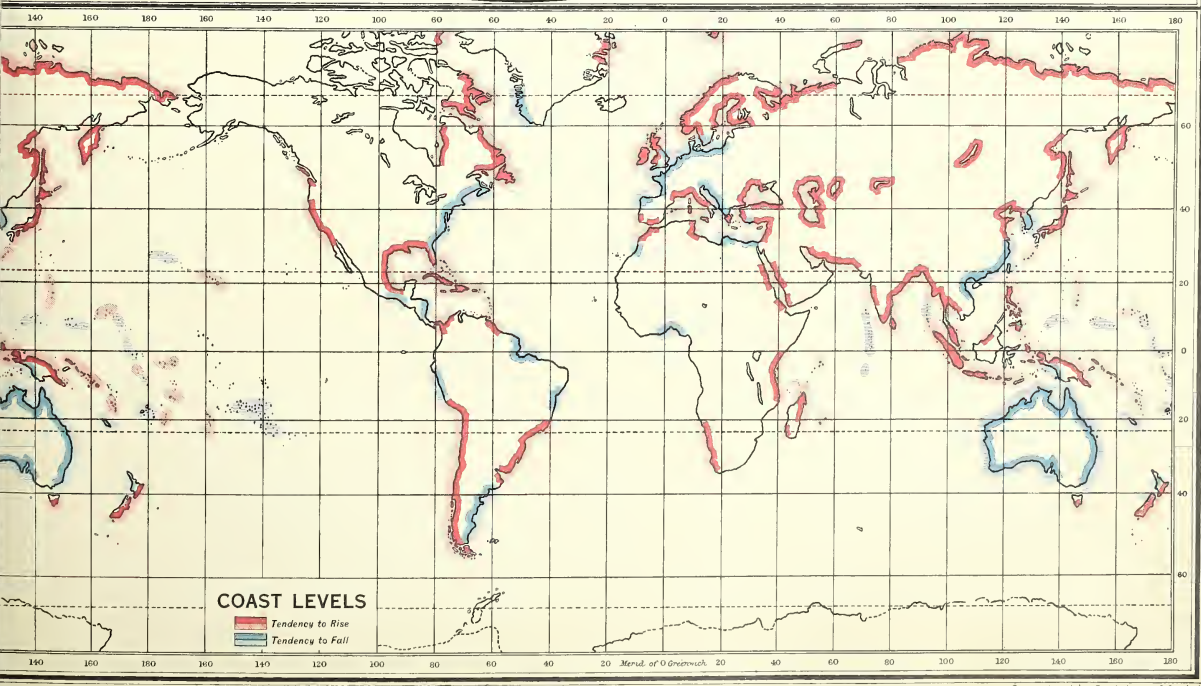

COVERING OF A 2 1/2 INCH WORLD GLOBE IN GORES

Note.—These gores are designed to be cut out and mounted on a Globe 2 1/2 inches in diameter which they will exactly cover.

The Figures on the Co-Tidal Lines denote the total number of hours from the starting point of the tide in the South-Eastern Pacific. Coasts with a Tidal Range of Ten Feet and over shown thus

The Drainage Areas are coloured according to the Oceans into which they drain. Inland Drainage Areas shown White

imuthal
projection

Mollweide's Equal-Area Projection

VOLCANOES, ETC.

- Active Volcanoes
- Extinct Volcanoes
- Solfataras
- Mud Volcanoes
- ⊕ Geysers

MAGNETIC VARIATION, 1932

■ West of True North
■ East of True North

Note to Ocean Currents

Warm Currents Cold Currents
 direction of the currents is shown by the arrows.
 thickness of the arrows indicates by the number of strokes
 mean speed of the water drift in an hour.
 thick strokes above indicate the number of nautical miles.
 thin strokes below indicate the number of quarters of a mile.
 → 1 mile → 2 miles → 3 miles
 → 1/4 → 2/4 → 3/4

Note to Monsoon Drifts

In the Indian Ocean, the China Sea and the West Coast of Mexico and Central America, the currents change with the Monsoons. The simple arrows → show the S.W. and S.E. Monsoon Drift during the Northern Summer. The arrows marked thus ← → show the N.W. and N.E. Monsoon Drift during the Northern Winter. Limit of Floating Ice Limit of Pack Ice
 Sea-Weed